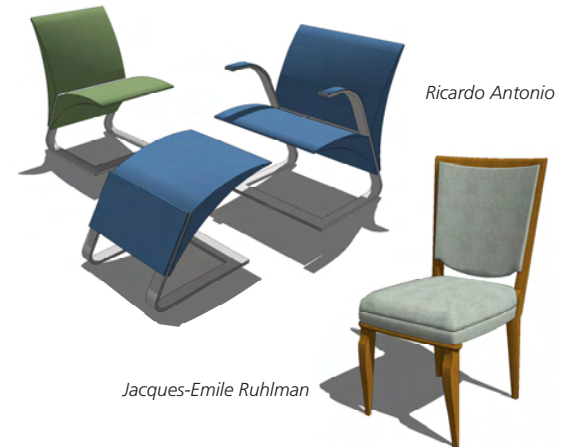

CHAIRS & STOOLS

Blue Dot Design

FLIP-CHAIR.skp
FLIP-LOUNGE_CHAIR.skp
FLIP-OTTOMAN.skp

Piero Lissoni

FORM-LOUNGE_CHAIR.skp

Jonathan Crinion

GAZELLE-ARM CHAIR.skp

Bretford Design

ITHACA-SIDE CHAIR.skp
ITHACA-ARM CHAIR.skp

MARTIN-ARM CHAIR.skp

CHAIRS & STOOLS

Carlos Arnichi &
Martin Dominguez

MORRIS-CHAIR.skp
MORRIS-FOOTSTOOL.skp

Gustav Stickley

OFFI-ROCKER.skp
OFFI-CHAIR.skp
OFFI-STOOL.skp
OFFI-BENCH.skp

Jennifer Carpenter

REVELLO-ARM CHAIR.skp
REVELLO-OTTOMAN.skp
REVELLO-SIDE CHAIR.skp

Ricardo Antonio

RULHMAN-DINING CHAIR.skp

Jacques-Emile Ruhlman

SCROLL-ARM CHAIR.skp

CHAIRS & STOOLS

Alvar Aalto